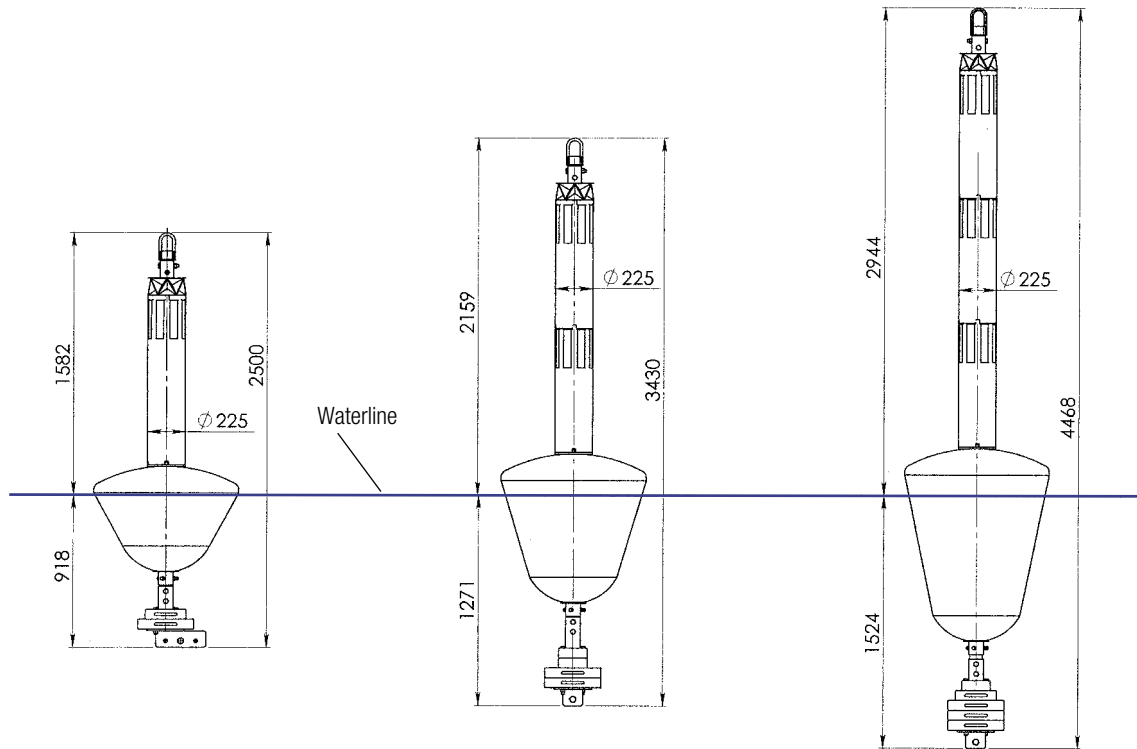

Spar Buoys

Spar Buoys

Maritime buoyage system

Spar Buoy 225/1

Spar Buoy 225/1.5

Spar Buoy 225/2.25m

Item code	Item	Weight kg	Balancing weight kg	Maximum mooring load kg	Minimum mooring depth m	Radar reflector	Light reflector	Topmark	Mooring chain mm	Mooring anchor kg
2310	Spar Buoy 225/ 1m	56	75	69	1	Standard	Standard	Optional	16	500
2330	Spare Buoy 225/ 1,5m	68	120	112	1.3	Standard	Standard	Optional	16	1000
2350	Spare Buoy 225/ 2.25m	84	185	131	1.6	Standard	Standard	Optional	16	1000