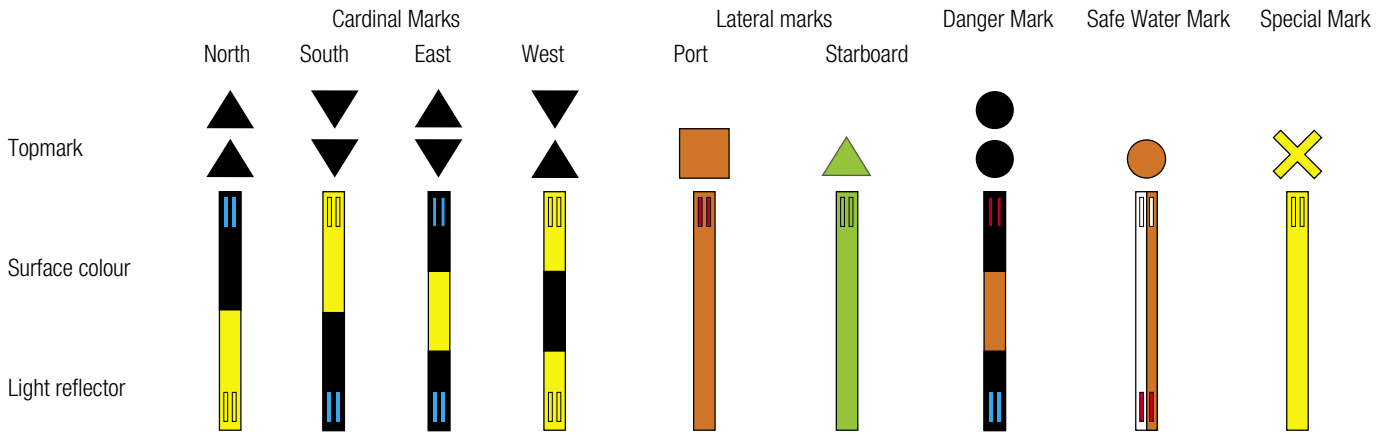

Spar Buoys

Spar Buoys

Maritime buoyage system

Spar Buoy 225/1

Spar Buoy 225/1.5

Spar Buoy 225/2.25m

Item code	Item	Weight kg	Balancing weight kg	Maximum mooring load kg	Minimum mooring depth m	Radar reflector	Light reflector	Topmark	Mooring chain mm	Mooring anchor kg
2310	Spar Buoy 225/ 1m	56	75	69	1	Standard	Standard	Optional	16	500
2330	Spare Buoy 225/ 1,5m	68	120	112	1.3	Standard	Standard	Optional	16	1000
2350	Spare Buoy 225/ 2.25m	84	185	131	1.6	Standard	Standard	Optional	16	1000